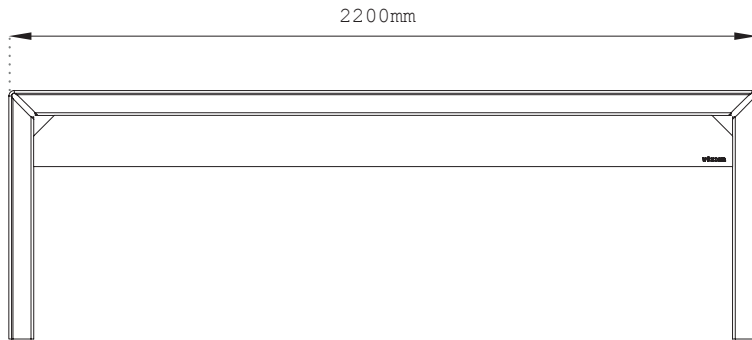

MATERIALS

The Bended has similar traits to its brother: it's made from 8 mm-thick powder-coated aluminium. With the greatest attention to detail and finish. Also suitable for public spaces: mounting attachments on both sides possible.

SPECIFICATIONS

- 220x80x73cm (l*w*h)
- Powder-coated aluminium
- Weight +- 75kg

CONTACT

Questions, comments or suggestions relating to a product on our website? Feel free to get in touch with us!

Wünder – Ovenhoek 5, 8800 Roeselare, Belgium
+32 51 79 17 31 – info@wunder.be