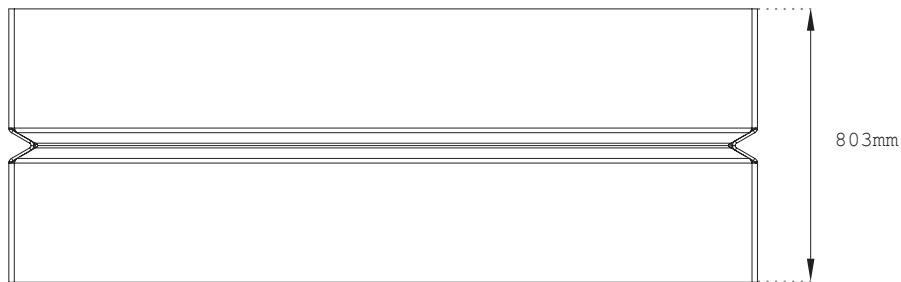

MATERIALS

The Bended has similar traits to its brother: it's made from 8 mm-thick powder-coated aluminium. With the greatest attention to detail and finish. Also suitable for public spaces: mounting attachments on both sides possible.

SPECIFICATIONS

- 220x80x73cm (l*w*h)
- Powder-coated aluminium
- Weight +- 75kg

CONTACT

Questions, comments or suggestions relating to a product on our website? Feel free to get in touch with us!

Wünder – Ovenhoek 5, 8800 Roeselare, Belgium
+32 51 79 17 31 – info@wunder.be