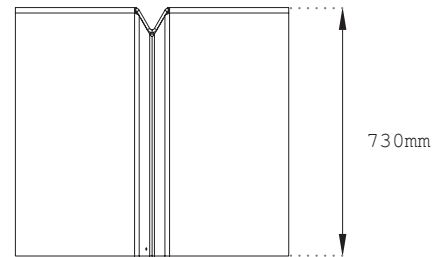

SPECIFICATIONS

- 220x80x73cm (l*w*h)
- Powder-coated aluminium
- Weight +- 75kg

CONTACT

Questions, comments or suggestions relating to a product on our website? Feel free to get in touch with us!

Wünder – Ovenhoek 5, 8800 Roeselare, Belgium
+32 51 79 17 31 – info@wunder.be